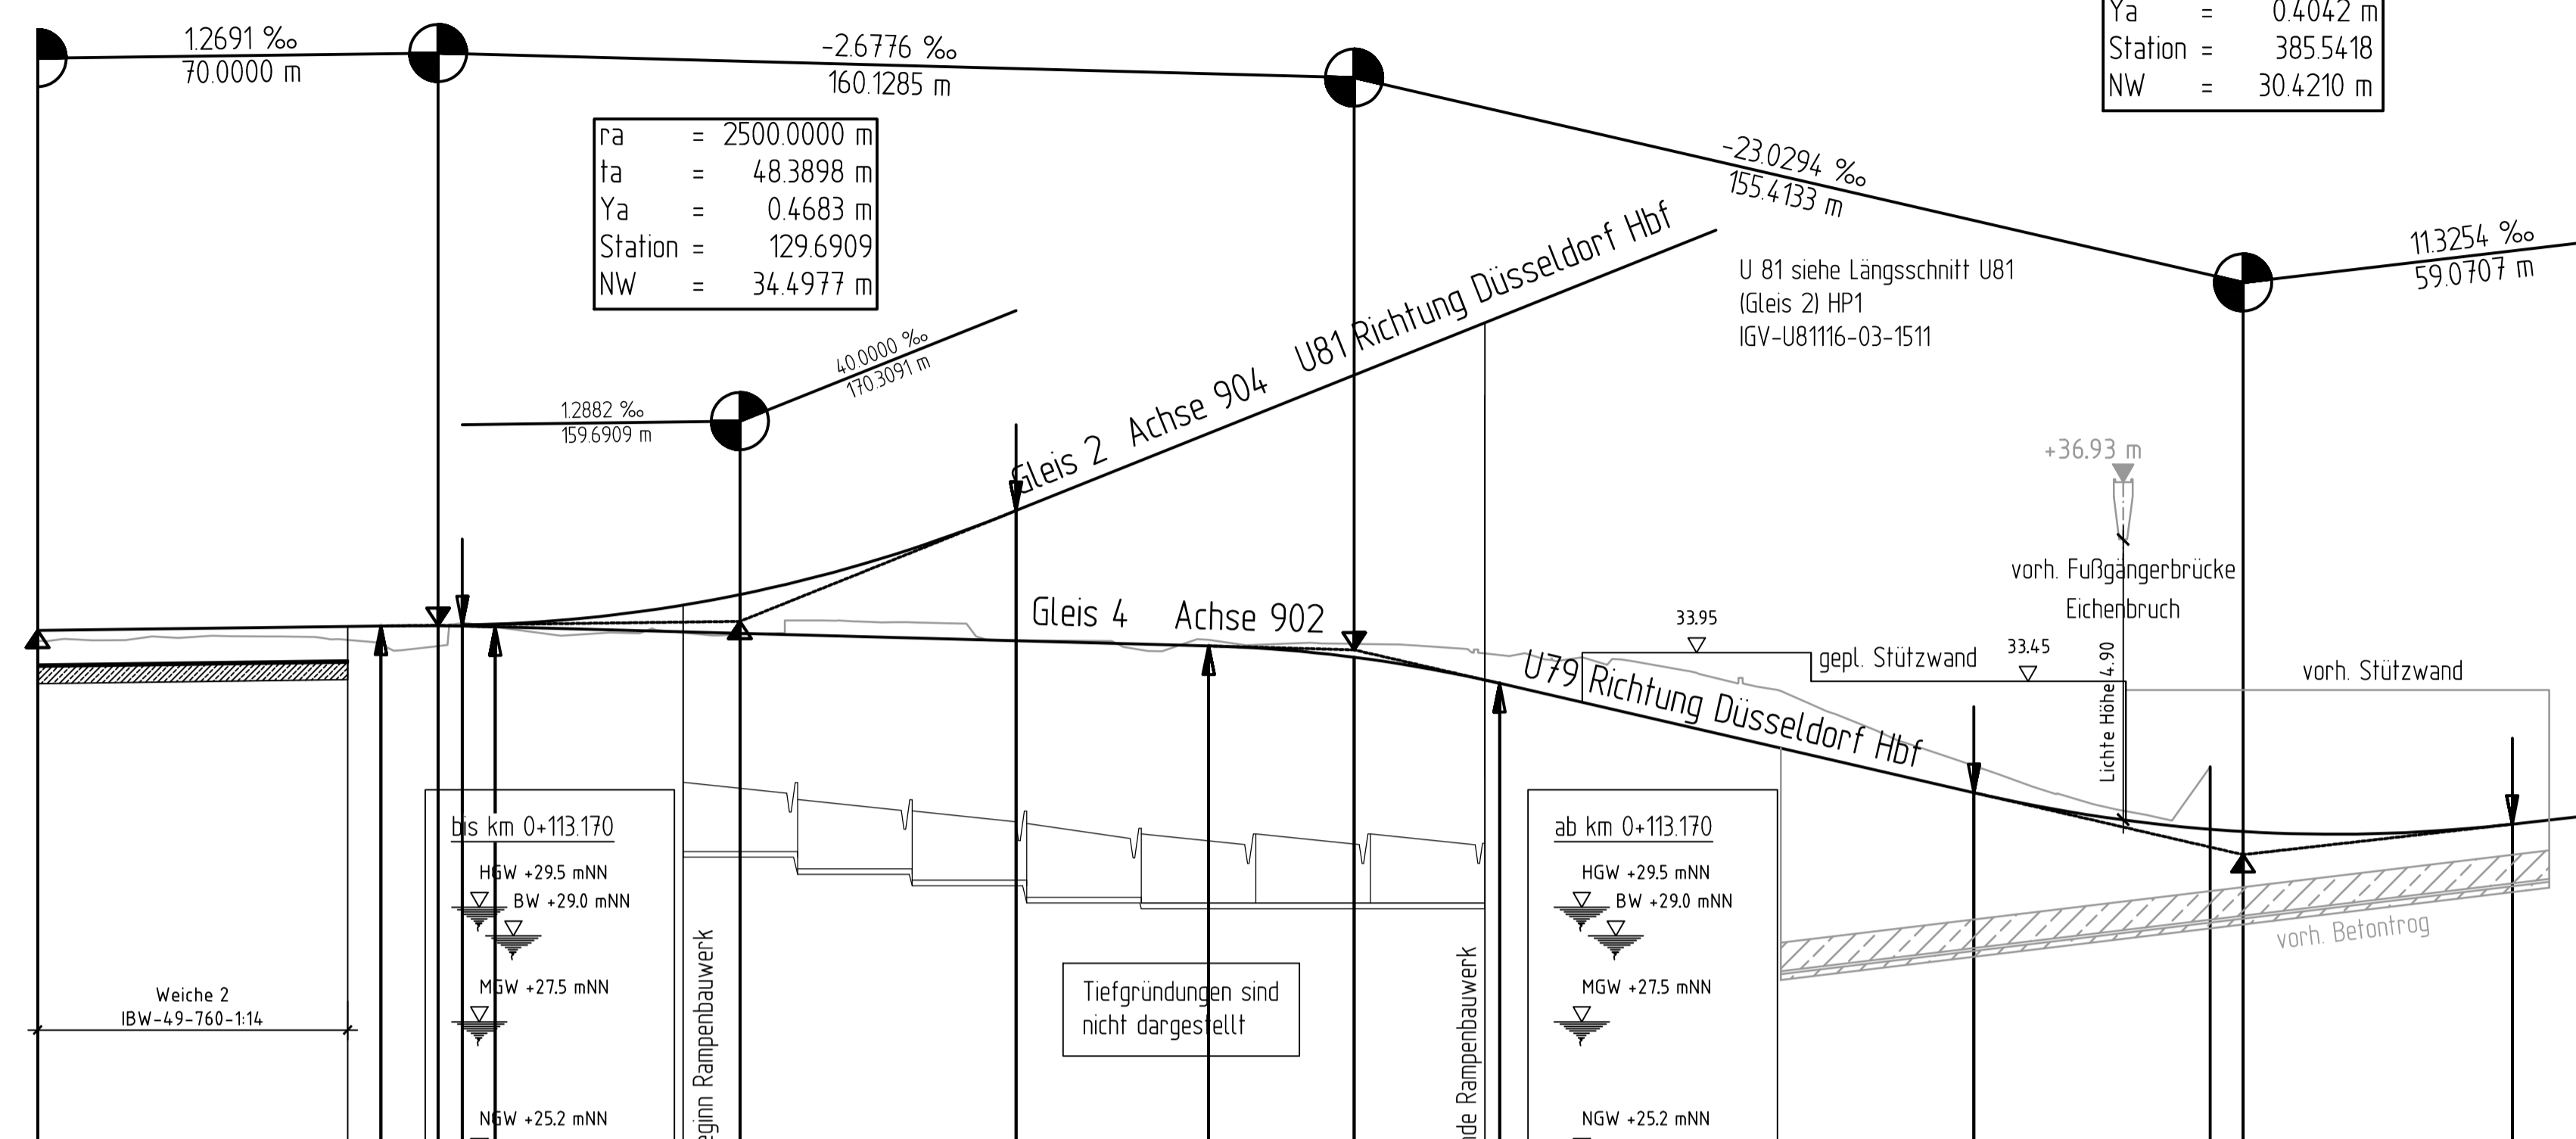

Station = 0.0000
SO = 34.3400 m

ra = 5067.5300 m
fa = 10.0000 m
Ya = -0.0099 m
Station = 70.0000
NW = 34.4288 m

ra = 2500.0000 m
fa = 25.4397 m
Ya = -0.1294 m
Station = 230.1285
NW = 34.0001 m

ra = 2739.5000 m
fa = 47.0575 m
Ya = 0.4042 m
Station = 385.5418
NW = 30.4210 m

ra = 2500.0000 m
fa = 48.3898 m
Ya = 0.4683 m
Station = 129.6909
NW = 34.4977 m

Geländehöhe

Schienenoberkante U81 linkes Gleis

Schienenoberkante U79 linkes Gleis

Kilometrierung U79